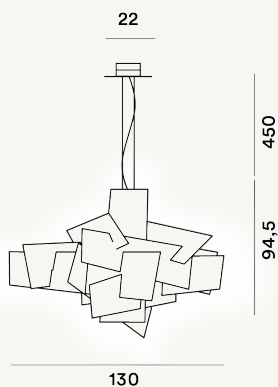

BIG BANG L SUSPENSION LED

DIMENSIONE

95 x 130 x 130

CAVO

Transparent

COLORE

White, Red

CERTIFICAZIONI

PESO

Net kg 20.9

MATERIALE

Methacrilate and aluminium varnished

SORGENTE LUMINOSA

LED included Scheda Led 58W 3000 K 6084lm CRI>90
Dimmable PUSH and DALI